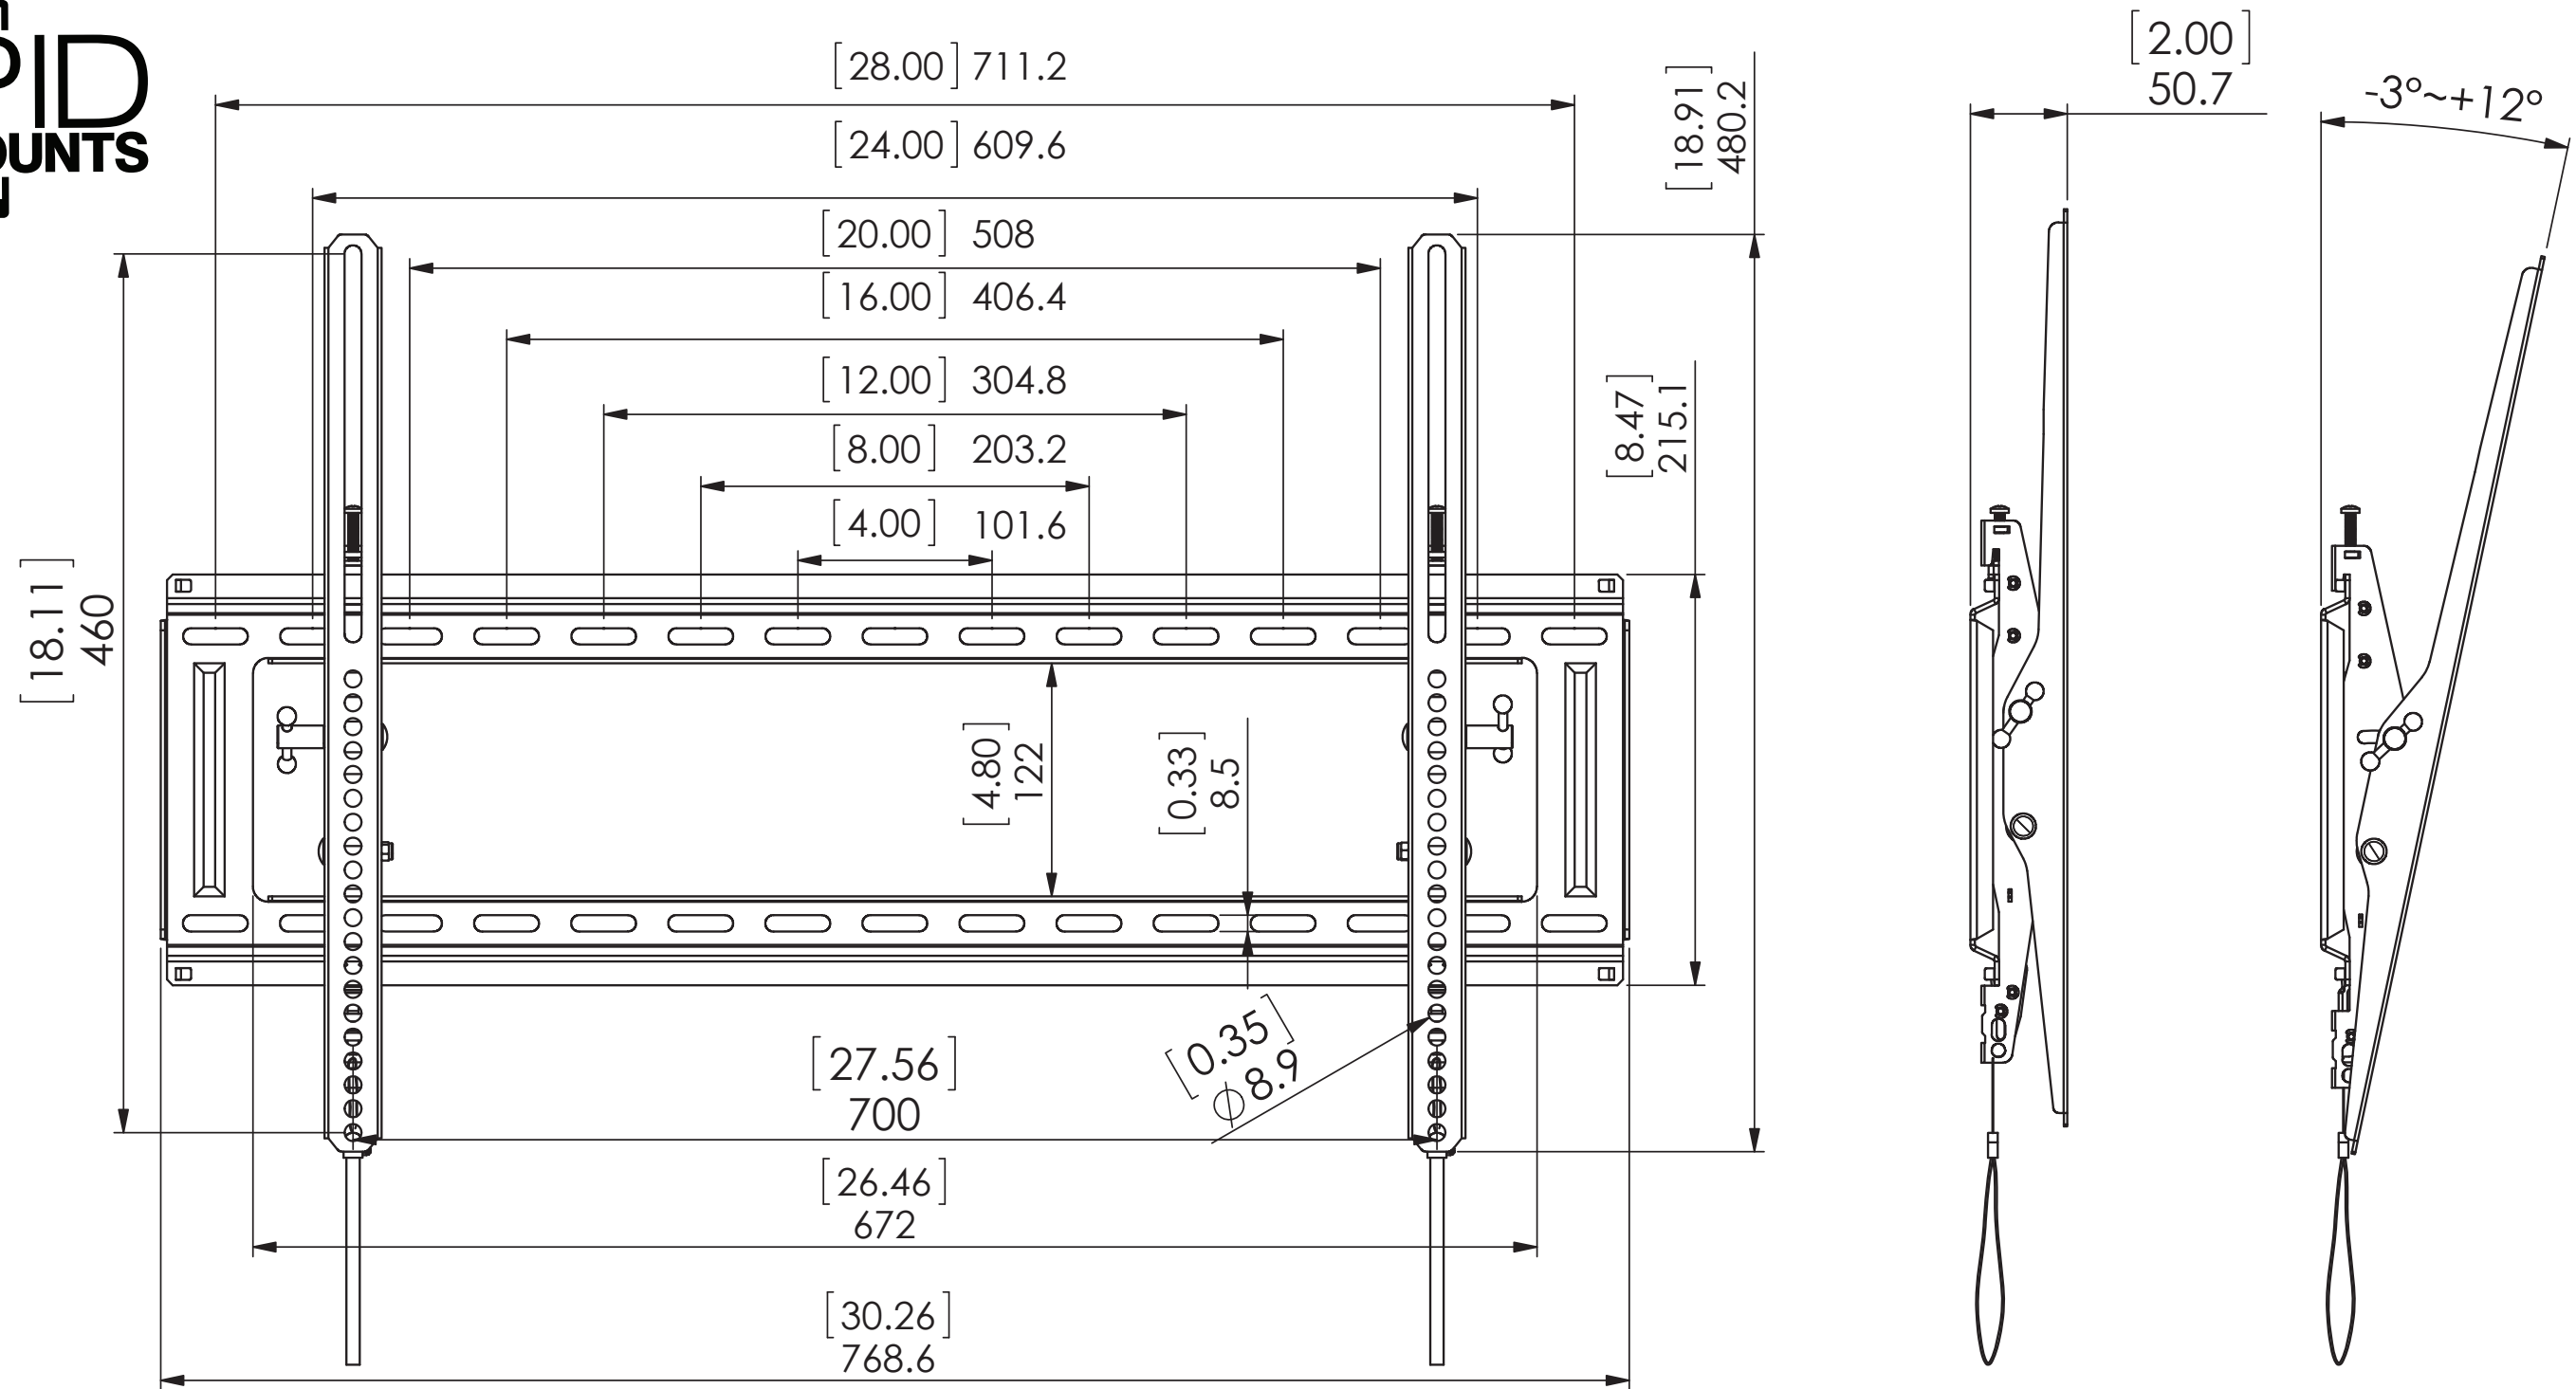

RAPID VIDEO MOUNTS

NOTES: UNLESS OTHERWISE SPECIFIED

1. VESA STANDARD COMPATABILITY (WIDTH X HEIGHT): 100X100 TO 700X400
2. MAXIMUM VESA MOUNTING CONFIGURATION: 700X400 MM
3. SCREEN SIZE COMPATABILITY: MOST 32"-90" SCREENS
4. MAXIMUM WEIGHT CAPACITY: 175 LBS (80 KG)
5. PRODUCT COLOR: BLACK
6. VIEWING ANGLE INCREMENTS: -3° ~ +12°

RVM-74TOP175