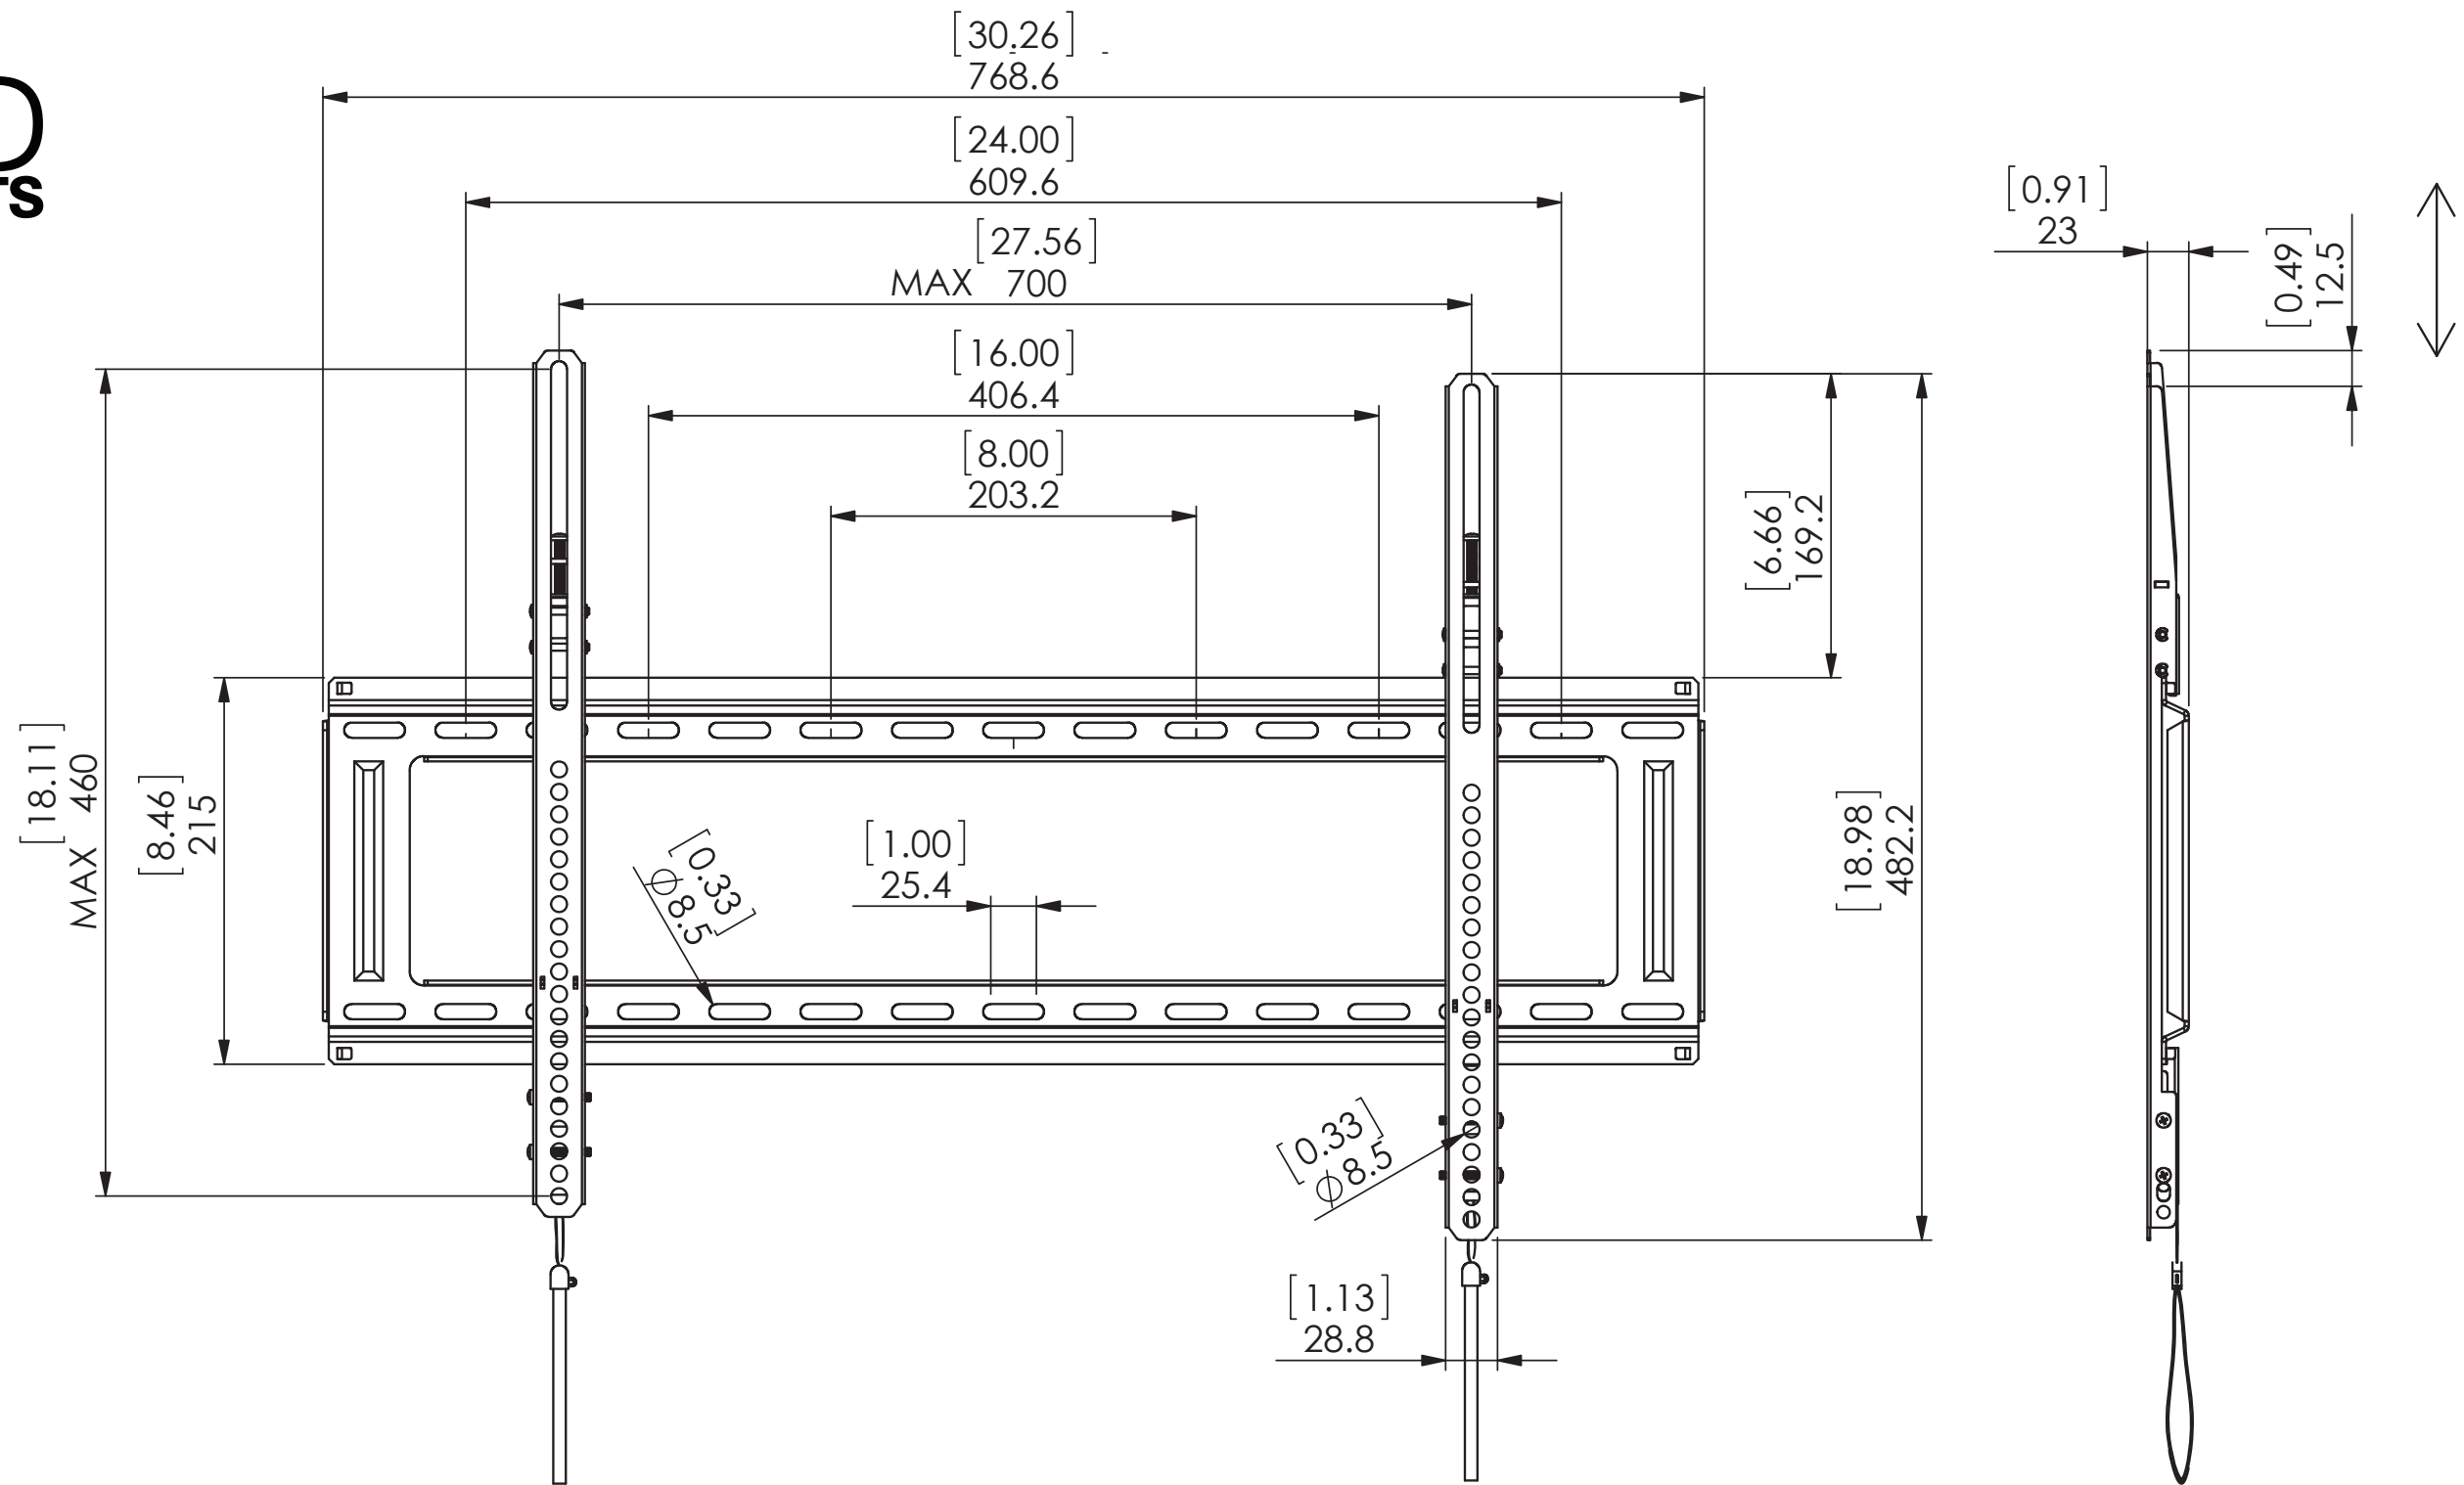

RAPID VIDEO MOUNTS

NOTES: UNLESS OTHERWISE SPECIFIED

1. VESA STANDARD COMPATABILITY (WIDTH X HEIGHT): 100X100 TO 700 X460mm
2. MAXIMUM VESA MOUNTING CONFIGURATION: 700X460 mm
3. MAX SCREEN SIZE: 90"
4. MAXIMUM WEIGHT CAPACITY: 175 LBS (79.5 KG)
5. PRODUCT COLOR: BLACK
6. PROFILE: 23mm

RVM-74FOP175